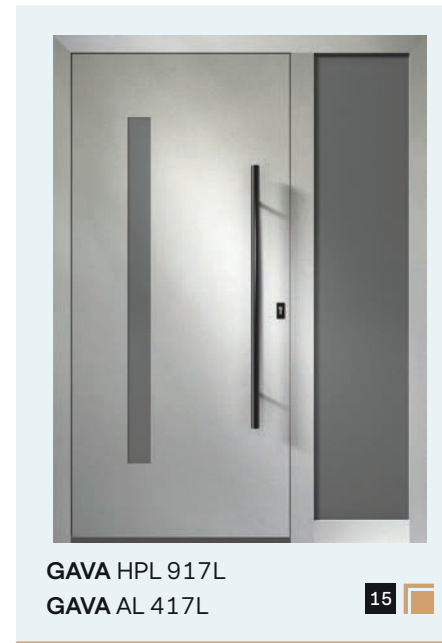

GAVA HPL 917L
GAVA AL 417L

Grooves were turned off in GAVA designer