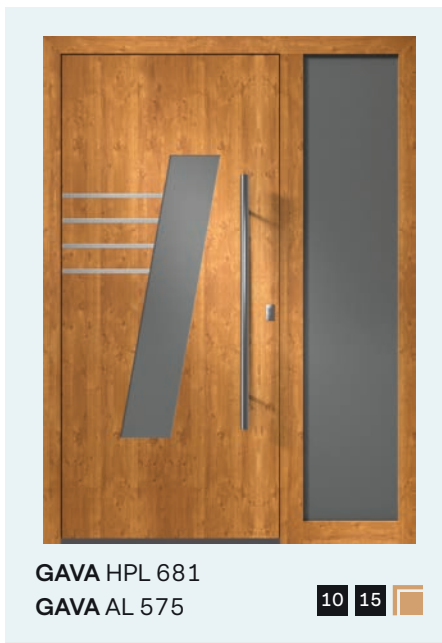

GAVA HPL 681
GAVA AL 575