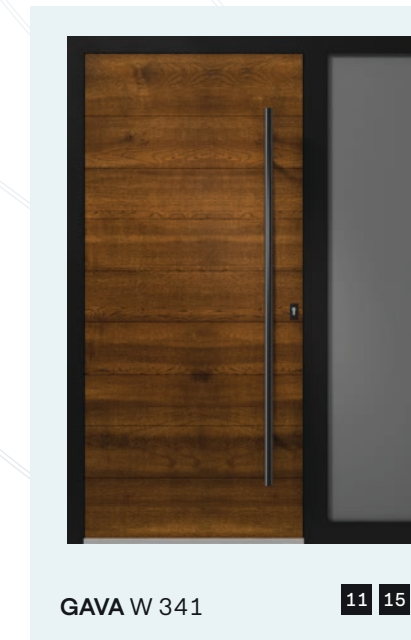

Learn more about wooden Gava here

TOUCH OF WOOD, FEELING OF A HOME

- ✓ 12-year warranty on the surface
- ✓ Natural wood
- ✓ Horizontal wood grain

GAVA W 365

Sidelight P365
11 15

GAVA W 355

11 15

GAVA W 341