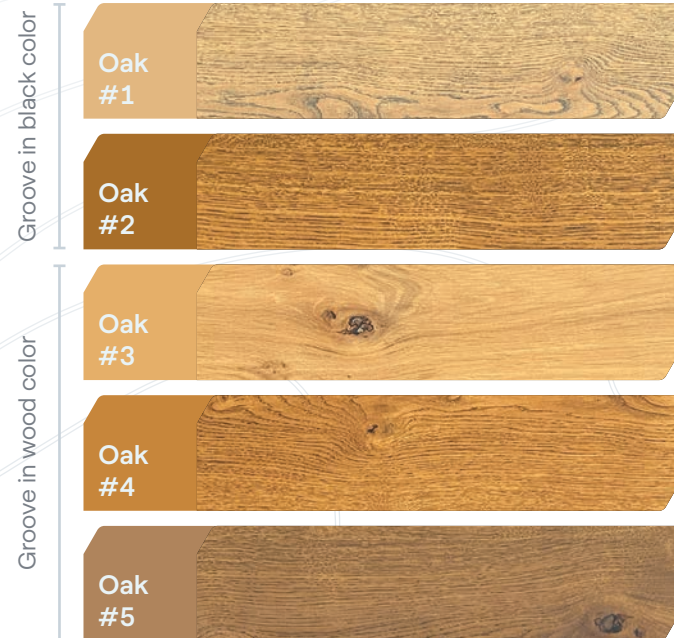

GAVA AL 541 11 15

GAVA AL 572 Sidelight Ebias
1 11 15

GAVA HPL 907
GAVA AL 515 Sidelight Alaba INV
1 10 15

GAVA W 323

WOOD

The beauty and character of wood, functionality of aluminum doors

COLORS OF WOOD

SCAN ME

Learn more about wooden Gava here

TOUCH OF WOOD, FEELING OF A HOME

- ✓ 12-year warranty on the surface
- ✓ Natural wood
- ✓ Horizontal wood grain

GAVA W 365

Sidelight P365
11 15

GAVA W 355

11 15

GAVA W 341