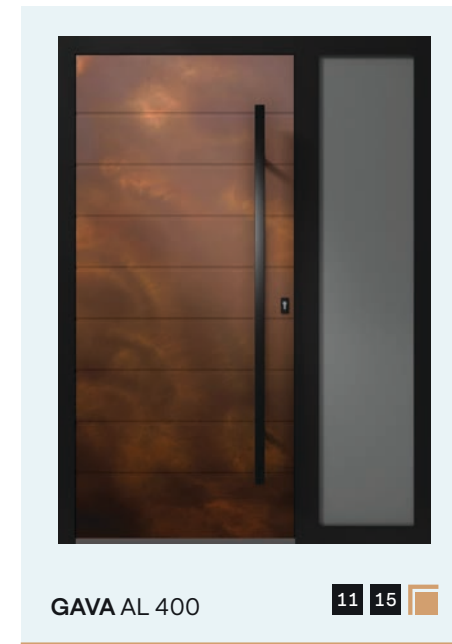

GAVA AL 400 11 15